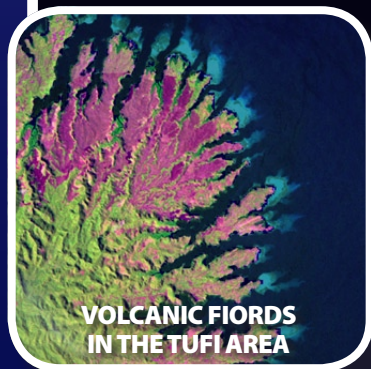

ClearView™ PNG

ClearView™ PNG B543 (RGB) colour image.
© Geoimage™ Pty Ltd.

**VOLCANIC FIORDS
IN THE TUFU AREA**

PORT MORESBY

HIDES GAS FIELD

**LOW CLOUD COVERAGE
OVER PAPUA NEW GUINEA**

QUICK DELIVERY

MAP ACCURATE